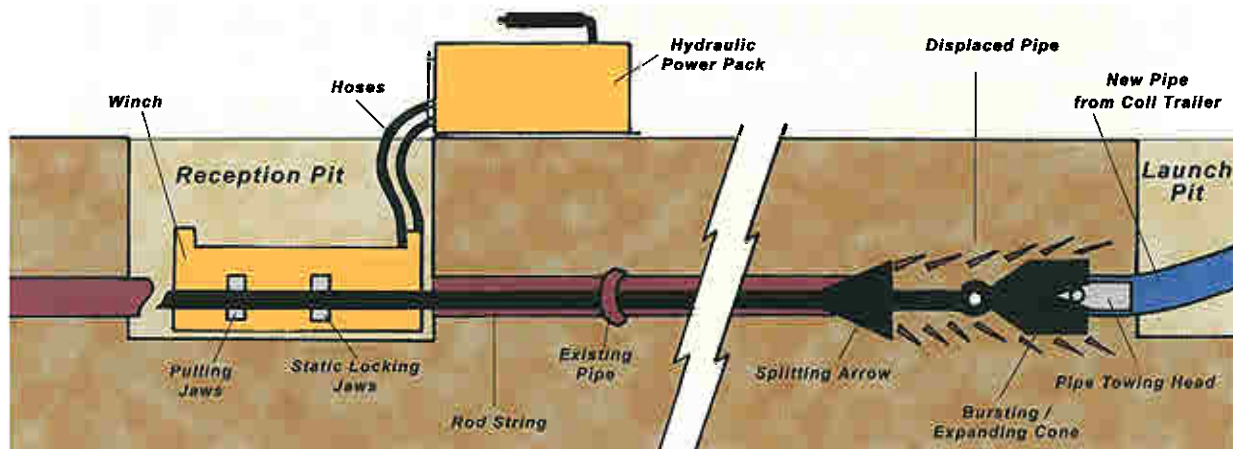

ASTECC

EarthProTM *Series*

EarthPro

Pipebursting System

- RUGGED QUALITY ENGINEERING
- HIGH PERFORMANCE,
FAST INSTALLATION
- QUIET HYDRAULIC SYSTEM
- EASY TO OPERATE AND MAINTAIN
- DESIGNED FOR CONTRACTORS AND
RENTAL COMPANIES

THE PIPELINE SOLUTION

There are many renovation systems on the market, mostly types of inserted liner or spray lining techniques.

These systems can be effective, but generally only offer temporary solutions. Very often, increased consumer demand requires upsizing the pipe to increase capacity. At its best, a liner will only restore the original capacity.

Putting off the inevitable is not usually cost effective. The long term solution is therefore replacement.

EarthPro Pipebursting System

THE HIGH PERFORMANCE SYSTEM

The EarthPro Pipebursting System - a fast and efficient hydraulic pipe replacement system. Capable of replacing most pipes from 2" - 13.5" (50 mm-350 mm), Astec's pipeburster breaks out failed pipes and replaces them in one smooth operation.

Developing up to 80,000 lbs (40 tonnes) of pulling power, capable of bursting cast iron, ductile iron, concrete, asbestos cement, PVC, pitch fibre and clayware, pipebursting is now being used to replace many types of pipelines including water, sewer, gas and communication ducts. The Astec system offers contractors a cost effective alternative to traditional open trench replacement methods that meets the more and more crucial environmental standards that are being enforced. Requiring only relatively small access pits means less intrusion on the local environment, and no road closure requirements offer clear advantages on today's increasingly congested roads. Minimal reinstatements means less road damage with fewer associated repair problems and warranty claims.