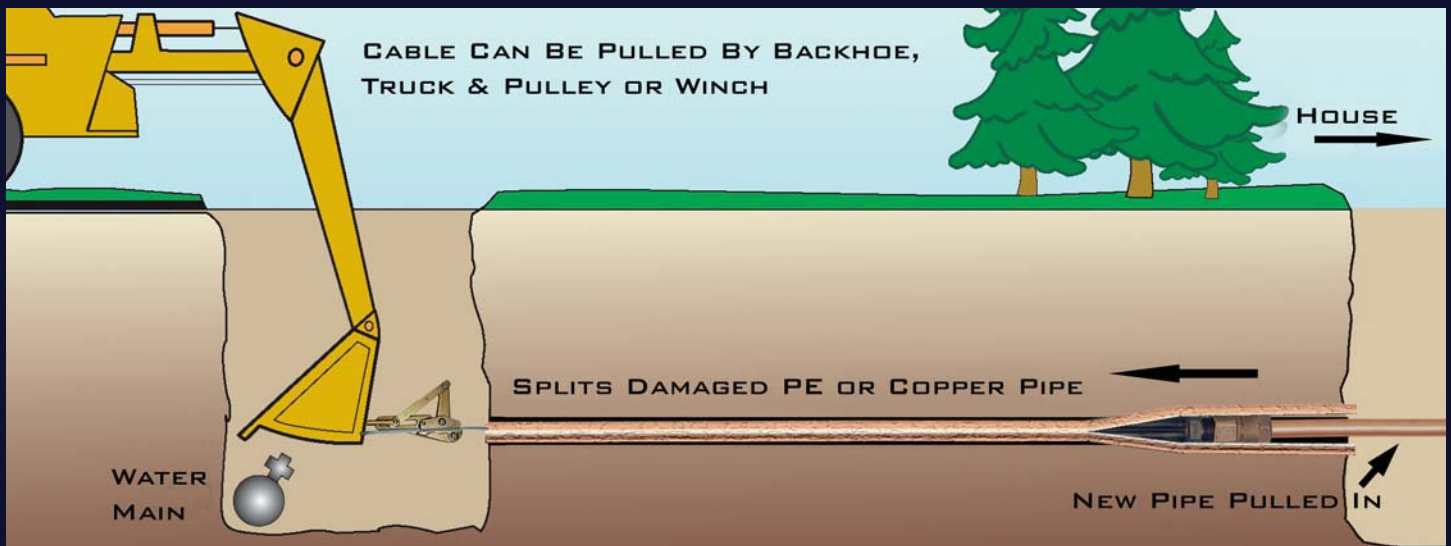

THE WEDGE

Footage
TOOLS INC.

TRENCHLESS SERVICE LINE REPLACEMENT TOOL!

- REPLACE SERVICE LINES QUICKLY AT A FRACTION OF NORMAL COST
- ELIMINATE THE NEED FOR COSTLY EXCAVATION
- MINIMIZE PROPERTY/STREET DISTURBANCE
- CAN BE PULLED BY BACKHOE, TRUCK OR WINCH
- NO SPECIAL EQUIPMENT REQUIRED

SPLITS PE AND COPPER LINES!

PULLS OUT LEAD AND GALVANIZED LINES!

THE WEDGE

REPLACES 3/4"-1" SERVICE LINES

NEW!

THE MINI-WEDGE

REPLACES 1/2"-3/4" SERVICE LINES

MODEL	PART NUMBER
MINI-WEDGE	W090-10
WEDGE	W090-11