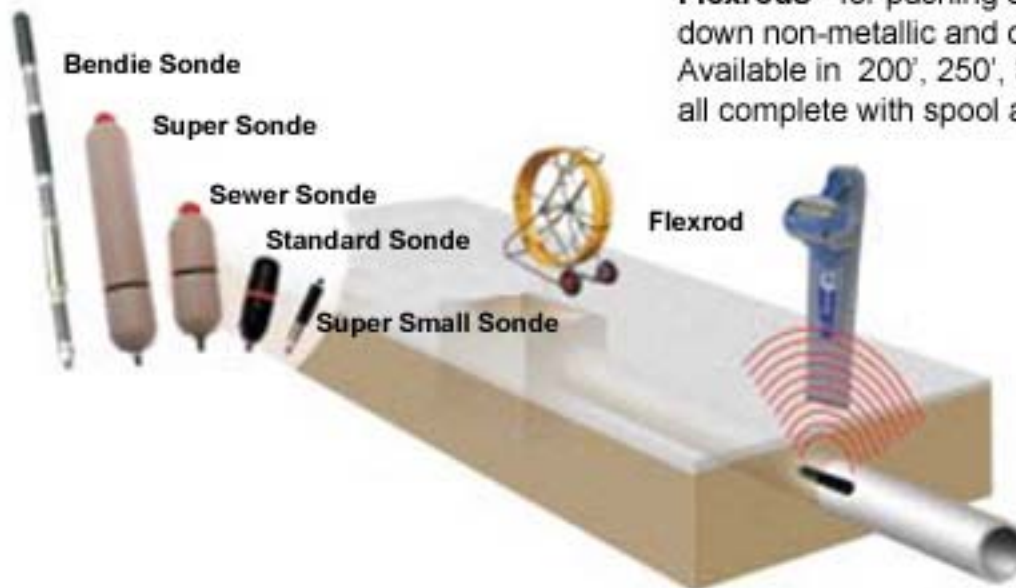

GATOR II ACCESSORIES:

Sondes - A range of Sonde transmitters for locating non-conductive pipe and cast iron duct structures are available

Flexrods - for pushing sondes down non-metallic and cast iron pipes. Available in 200', 250', 300', and 400' all complete with spool and flex coupler