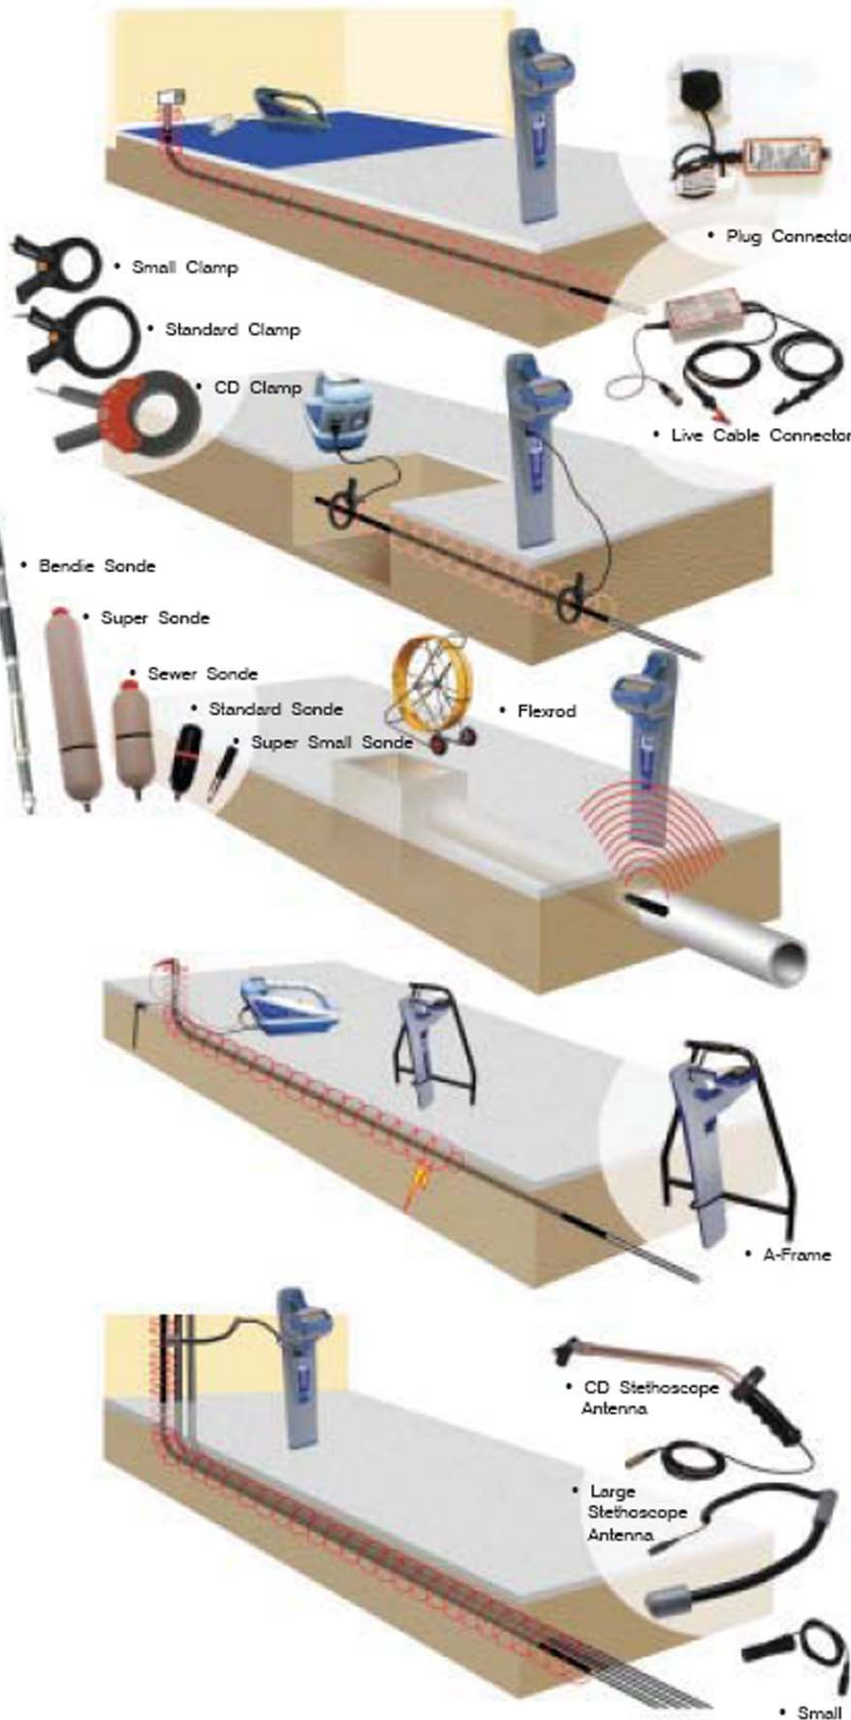

Accessories Pipe & Cable Locate

Contact Your Radiodetection Dealer

TRENCHLESS
UTILITY EQUIPMENT INC.

2070 Queensway Drive
Burlington ON L7R 4L9
Ph: 905.634.0669
info@trenchlessutility.com

In addition, all the usual accessories are available including:

- Plug connectors - for signal application to house wiring via a conventional wall socket
- Live cable connectors - for applying the transmitter signal to a live cable, the most certain method of locating a power distribution system in the street
- Transmitter clamps - for safe signal application to live cables
- Receiver clamps - for cable identification in duct, etc
- Flexrods - for pushing sondes down non-metallic and cast iron pipes
- A range of Sonde transmitters for locating non-conductive pipe and cast iron duct structures
- Accessory A-Frame - for sheath to ground type faults - improved sensitivity
- Stethoscopes for identifying cables in congested areas
- Submersible antennas - for pin-pointing submerged cables, submersible to 100 meters